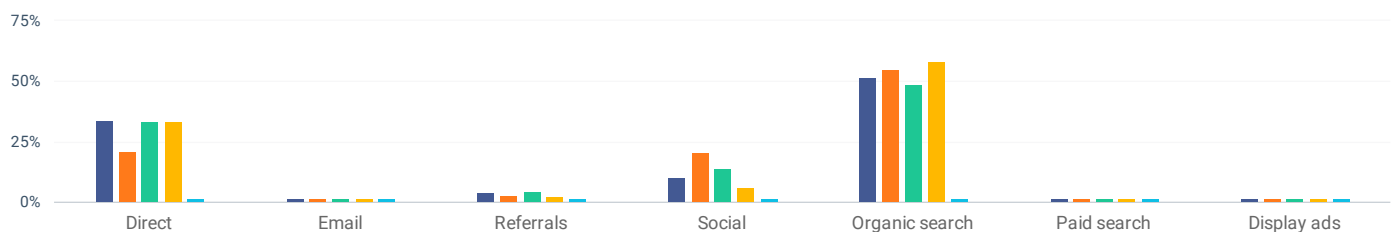

## Marketing Channels

### Channels overview ⓘ

Nov 2022 - Jan 2023 🌐 Worldwide 📱 All traffic

whatsappnewp.com  
  thenewportbuzz.com  
  newportthisweek.com  
  newportri.com 🏆  
  wadk.com

324,962

126,061

57,434

455,036

N/A

# Organic Search

No traffic data for Organic Search 