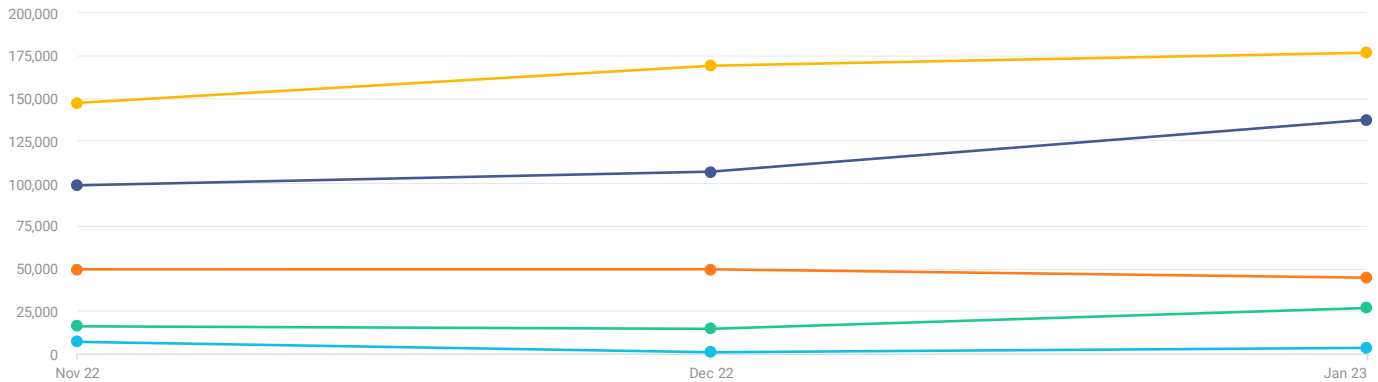

### Engagement ⓘ

Nov 2022 - Jan 2023 🌐 Worldwide 📄 All traffic

Metric	whatsupnewp.com	thenewportbuzz.com	newportthisweek.com	newportri.com	wadk.com
Monthly visits	114,270	47,860	19,145	<b>164,203</b> 🏆	< 5,000
Monthly unique visitors	75,295	31,200	10,819	<b>92,778</b> 🏆	< 5,000
Visits / Unique visitors	1.52	1.53	1.77	<b>1.77</b> 🏆	1.66
Visit duration	00:01:01	00:01:05	00:00:33	<b>00:01:25</b> 🏆	00:00:13
Pages per visit	1.77	1.75	1.48	1.83	<b>2.00</b> 🏆
Bounce rate	61.69%	65.1%	77.91%	66.98%	<b>N/A</b> 🏆
Deduplicated audience <span>BETA</span>	Gain access to more insights				

## Visits Over Time ⓘ

Nov 2022 - Jan 2023 🌐 Worldwide 📱 All traffic

whatsappnewp.com  
  thenewportbuzz.com  
  newportthisweek.com  
  newportri.com  
  wadk.com

342,809

143,580

57,434

492,609

11,208

## Geography