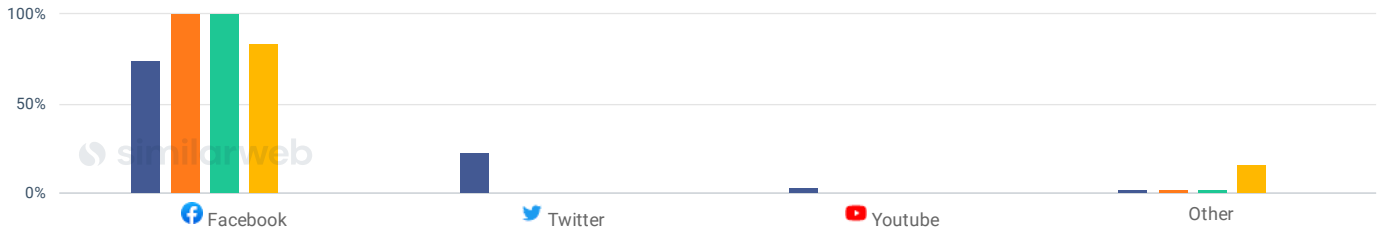

Social

No traffic data for Social

Social Traffic ?

Nov 2022 - Jan 2023 Worldwide Desktop

☒ whatsappnewp.com ☒ thenewportbuzz.com ☒ newportthisweek.com ☒ newportri.com ☒ wadk.com

Display Advertising

No traffic data for Display Ads

Top publishers ?

Nov 2022 - Jan 2023 Worldwide Desktop

No results

Try a different website, date range or country

Display Ad Network ?

Nov 2022 - Jan 2023 Worldwide Desktop

Ad Network

Total Group Traffic Share

Group Traffic Share Split